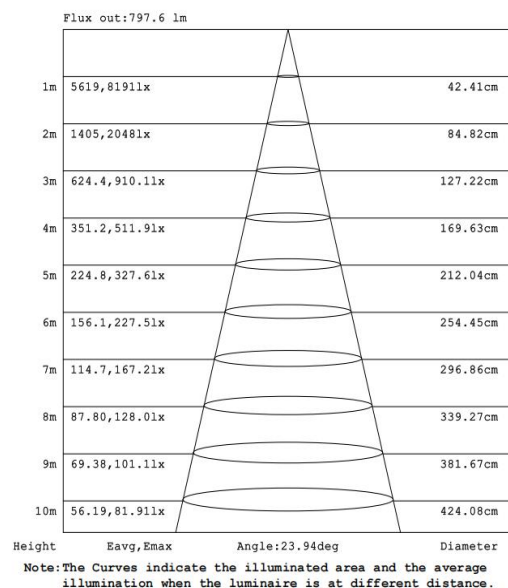

Features

- Warranty 2 years
- High efficiency lens design, resulting in a clear edge of the soft spot
- Good heat dissipation performance, protect the chip, extend the service life

Electrical Data

Nominal wattage (W)	20W
Nominal Voltage (V)	220-240 V
Mains Frequency (Hz)	50
Nominal Current (mA)	161
LED Driver Current (mA)	125mA±5%
LED Driver Voltage (Vdc)	162 Vdc
LED Driver Efficiency (%)	90%
Power Factor λ	0.5
Total harmonic distortion (%)	...
Operating mode	External LED driver

Photometrical data

Luminous flux ±10% (lm)	1646 lm
Luminous efficacy	81 lm/w
Color temperature	3000K
Light color (designation)	Warm White
Color rendering index Ra	≥80
Standard deviation of color matching	≤5 SDCM
Luminous intensity/cd	7985
Flickering	Flicker free
Beam angle	25 °

3000K

Dimensions & Weight

Diameter (mm)	65
Height (mm)	150
Product weight (g)	...

Material & Colors

Product color	Black
Housing color	Black
Body material	Aluminum
Cover material	PC
Mercury content	0.0 mg

Application & Mounting