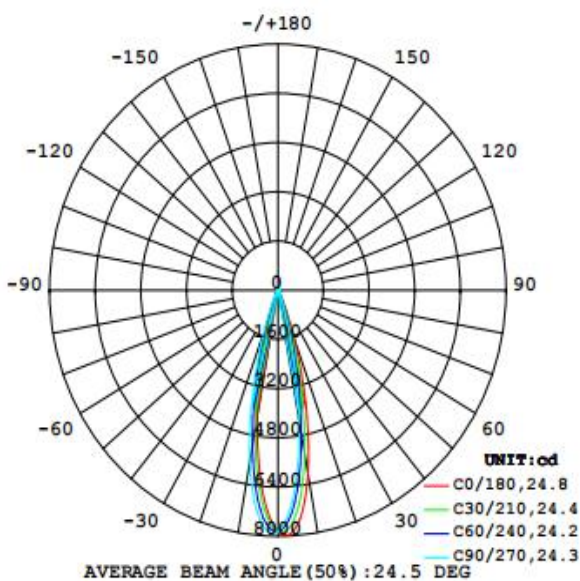

Features

- Warranty 2 years
- High efficiency lens design, resulting in a clear edge of the soft spot
- Good heat dissipation performance, protect the chip, extend the service life

Electrical Data

Nominal wattage (W)	20W
Nominal Voltage (V)	220-240 V
Mains Frequency (Hz)	50
Nominal Current (mA)	161
LED Driver Current (mA)	125mA±5%
LED Driver Voltage (Vdc)	162 Vdc
LED Driver Efficiency (%)	90%
Power Factor λ	0.5
Total harmonic distortion (%)	...
Operating mode	External LED driver

Photometrical data

Luminous flux ±10% (lm)	1646 lm
Luminous efficacy	81 lm/w
Color temperature	3000K
Light color (designation)	Warm White
Color rendering index Ra	≥80
Standard deviation of color matching	≤5 SDCM
Luminous intensity/cd	7985
Flickering	Flicker free
Beam angle	25 °