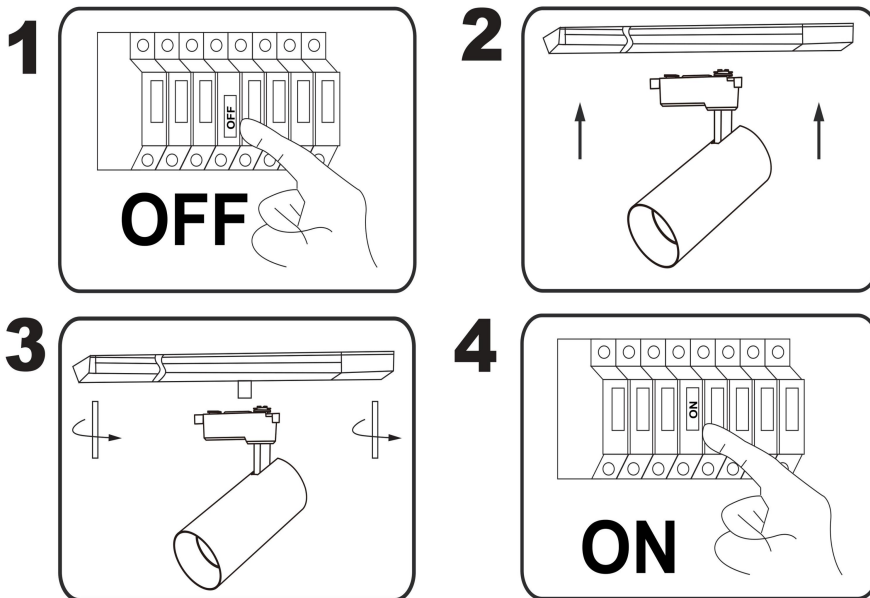

Certificates & Lifespan

Life (h)	20,000
Certificates	CB LVD EMC RoHS
Standards	ISO9001:2015

Logistical Data

Product code	Dimensions (L*W*H)	Pcs/ carton	G.W. kg	Volume CBM
HYD-610-20W	36*32.5*43.5 cm	30	...	0.05090

Installation Method

Disclaimer

Subject to change without notice. Errors and omission excepted. Always make sure to use the most recent release