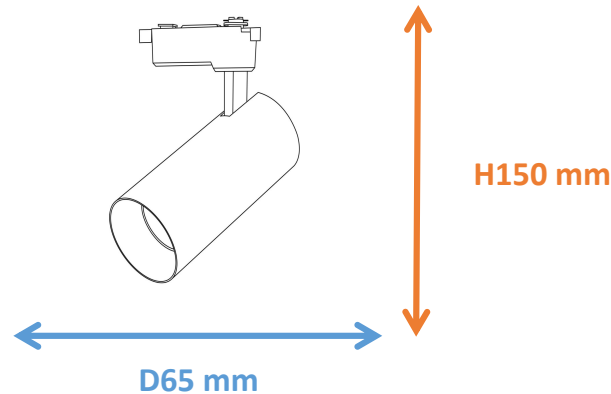

Photometrical data

Luminous flux ±10% (lm)	1646 lm
Luminous efficacy	81 lm/w
Color temperature	3000K
Light color (designation)	Warm White
Color rendering index Ra	≥80
Standard deviation of color matching	≤5 SDCM
Luminous intensity/cd	7985
Flickering	Flicker free
Beam angle	25 °

3000K

Dimensions & Weight

Diameter (mm)	65
Height (mm)	150
Product weight (g)	...

Material & Colors

Product color	Black
Housing color	Black
Body material	Aluminum
Cover material	PC
Mercury content	0.0 mg

Application & Mounting

Ambient temperature range	-10°C~+40 °C
Temperature range at storage	-10°C~+40 °C
Type of connection	Screwless terminal
Type of protection	IP20
Dimmable	No
Mounting type	Track mounted
Mounting location	Ceiling
Application environment	Indoor
Cut size (mm)	No
LED module replaceable	Not replaceable
With light source	Yes