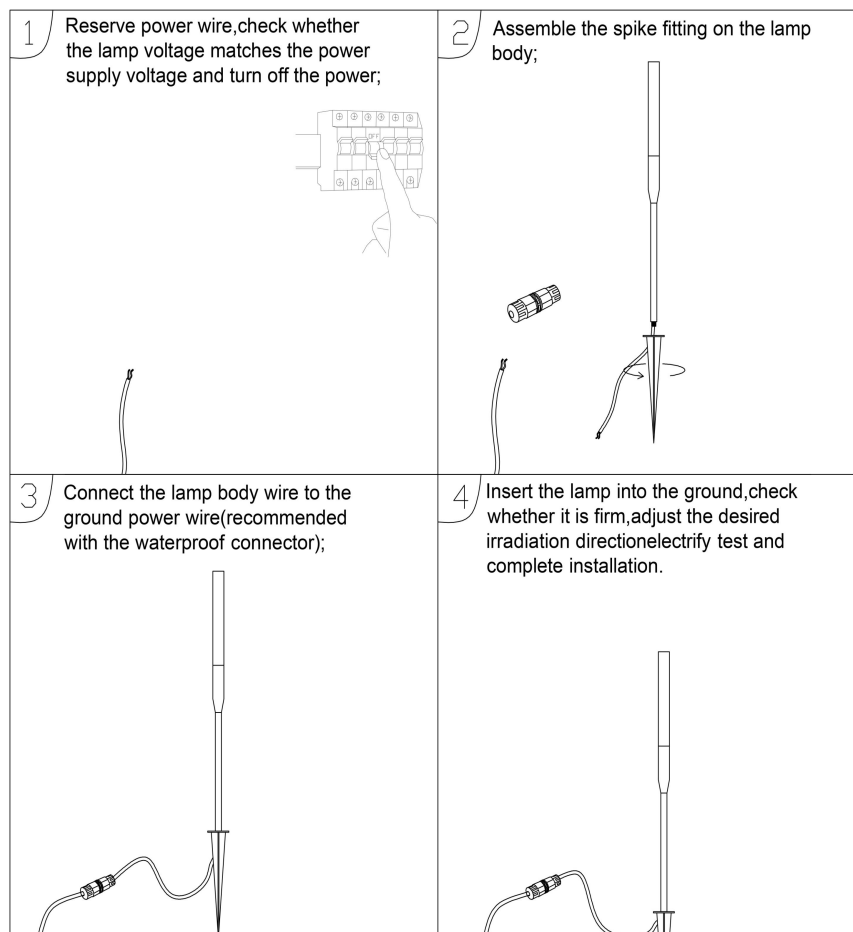

Certificates & Lifespan

Life (h)	50,000
Certificates	CB LVD EMC RoHS
Standards	ISO9001:2015

Logistical Data

Product code	Dimensions (L*W*H)	Pcs/ carton	G.W. kg	Volume CBM
HYD-L06A-1.2W	21*26.5*109 cm	20	...	0.06066

Installation Method

Disclaimer

Subject to change without notice. Errors and omission excepted. Always make sure to use the most recent release