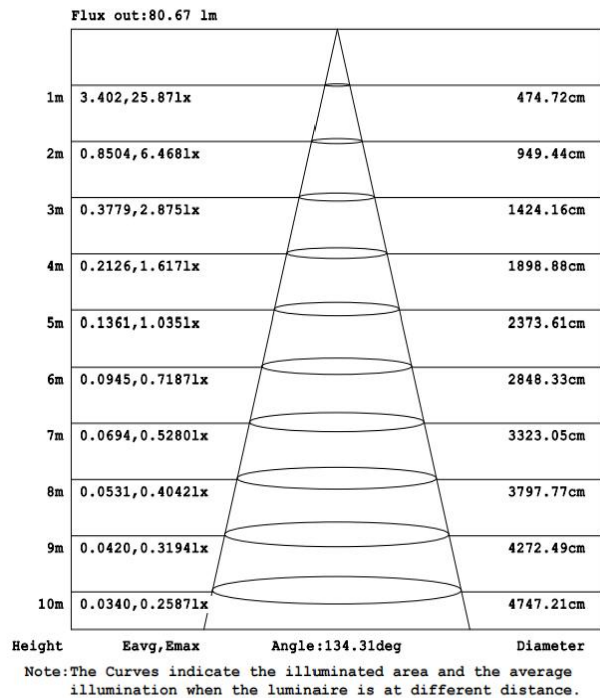

## Photometrical data

Luminous flux $\pm 10\%$ (lm)	103 lm
Luminous efficacy	20 lm/w
Color temperature	<b>3000K</b>
Light color (designation)	Warm White
Color rendering index Ra	$\geq 90$
Standard deviation of color matching	$\leq 5$ SDCM
Luminous intensity/cd	31
Flickering	Flicker free
Beam angle	136 °

## Dimensions & Weight

Diameter (mm)	18
Height (mm)	1064
Product weight (g)	...