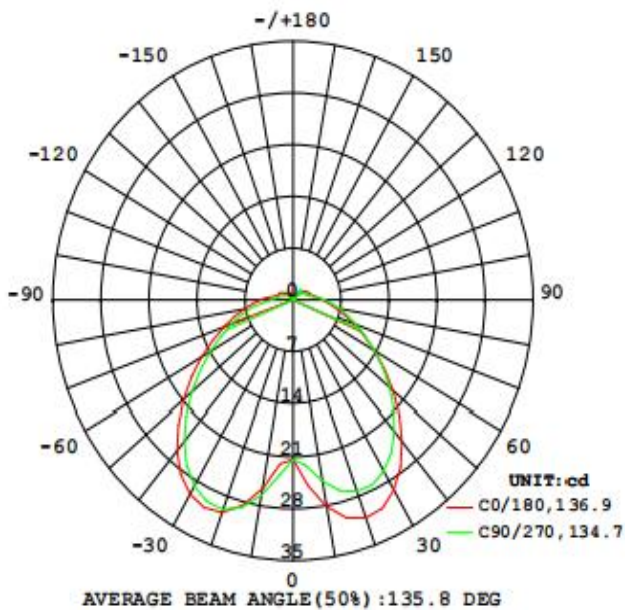

## Photometrical data

Luminous flux $\pm 10\%$ (lm)	103 lm
Luminous efficacy	20 lm/w
Color temperature	<b>3000K</b>
Light color (designation)	Warm White
Color rendering index Ra	$\geq 90$
Standard deviation of color matching	$\leq 5$ SDCM
Luminous intensity/cd	31
Flickering	Flicker free
Beam angle	136 °

## Dimensions & Weight

Diameter (mm)	18
Height (mm)	1064
Product weight (g)	...