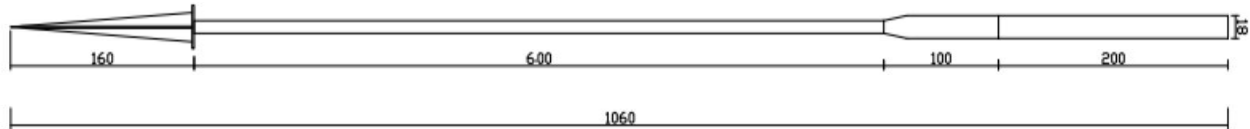

Dimensions & Weight

Diameter (mm)	18
Height (mm)	1064
Product weight (g)	...

Material & Colors

Product color	Black&White
Housing color	Black
Body material	Aluminum
Cover material	PMMA
Mercury content	0.0 mg

Application & Mounting

Ambient temperature range	-10°C~+40 °C
Temperature range at storage	-10°C~+40 °C
Type of connection	Screw terminal
Type of protection	IP65
Dimmable	No
Mounting type	Put
Mounting location	underground
Application environment	Indoor/Outdoor
Cut size (mm)	No
LED module replaceable	Not replaceable
With light source	Yes