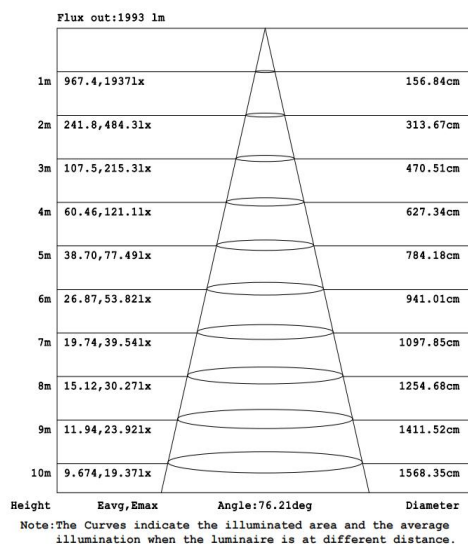

Photometrical data

Luminous flux $\pm 10\%$ (lm)	3337
Luminous efficacy	107 lm/w
Color temperature	6500K
Light color (designation)	Cold White
Color rendering index Ra	≥ 80
Standard deviation of color matching	≤ 5 SDCM
Luminous intensity/cd	2024
Flickering	Flicker free
Beam angle	81 °

6500K

Dimensions & Weight

Diameter (mm)	488*185
Height (mm)	101
Product weight (g)	3254

Material & Colors

Product color	Gray heat sink / Gray frame/Clear Glass
Housing color	Gray
Body material	Aluminum
LGP material	Glass
Mercury content	0.0 mg