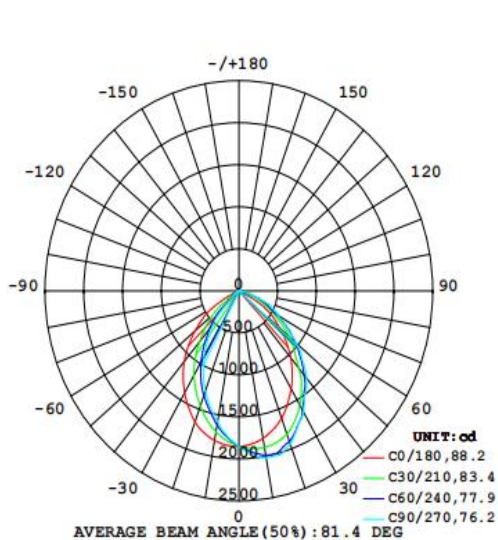

Photometrical data

Luminous flux $\pm 10\%$ (lm)	3337
Luminous efficacy	107 lm/w
Color temperature	6500K
Light color (designation)	Cold White
Color rendering index Ra	≥ 80
Standard deviation of color matching	≤ 5 SDCM
Luminous intensity/cd	2024
Flickering	Flicker free
Beam angle	81 °

6500K

Dimensions & Weight

Diameter (mm)	488*185
Height (mm)	101
Product weight (g)	3254

Material & Colors

Product color	Gray heat sink / Gray frame/Clear Glass
Housing color	Gray
Body material	Aluminum
LGP material	Glass
Mercury content	0.0 mg