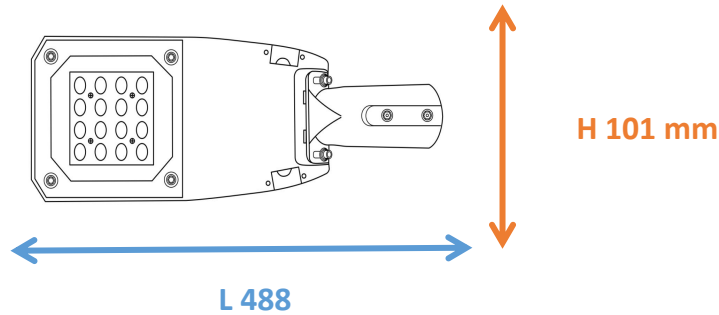

Photometrical data

Luminous flux $\pm 10\%$ (lm)	3337
Luminous efficacy	107 lm/w
Color temperature	6500K
Light color (designation)	Cold White
Color rendering index Ra	≥ 80
Standard deviation of color matching	≤ 5 SDCM
Luminous intensity/cd	2024
Flickering	Flicker free
Beam angle	81 °

6500K

Dimensions & Weight

Diameter (mm)	488*185
Height (mm)	101
Product weight (g)	3254

Material & Colors

Product color	Gray heat sink / Gray frame/Clear Glass
Housing color	Gray
Body material	Aluminum
LGP material	Glass
Mercury content	0.0 mg

Application & Mounting

Ambient temperature range	-40°C - +80 °C
Temperature range at storage	-40°C - +85 °C
Type of connection	Screw terminal
Type of protection	IP65
Dimmable	No
Mounting type	Surface mounted / Suspended
Mounting location	Ceiling
Application environment	Indoor / Outdoor
Cut size (mm)	No
LED module replaceable	Not replaceable
With light source	Yes