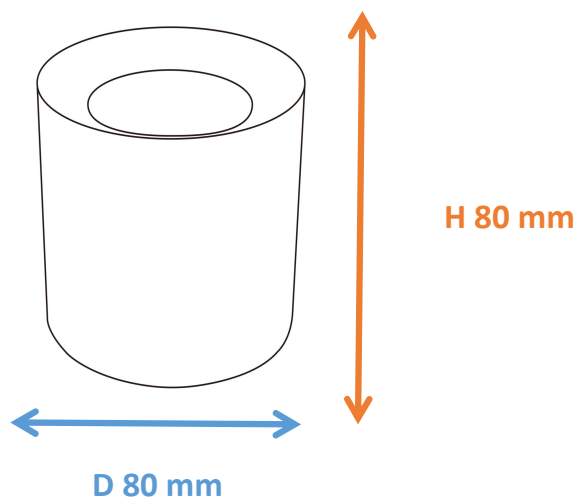

Photometrical data

Luminous flux $\pm 10\%$ (lm)	971 lm
Luminous efficacy	76 lm/w
Color temperature	3000K
Light color (designation)	Warm White
Color rendering index Ra	≥ 80
Standard deviation of color matching	≤ 5 SDCM
Luminous intensity/cd	1809
Flickering	Flicker free
Beam angle	36 °

3000K

Dimensions & Weight

Diameter (mm)	80
Height (mm)	80
Product weight (g)	...

Material & Colors

Product color	Black/White
Housing color	Black/White
Body material	Aluminum
LGP material	Glass
Mercury content	0.0 mg