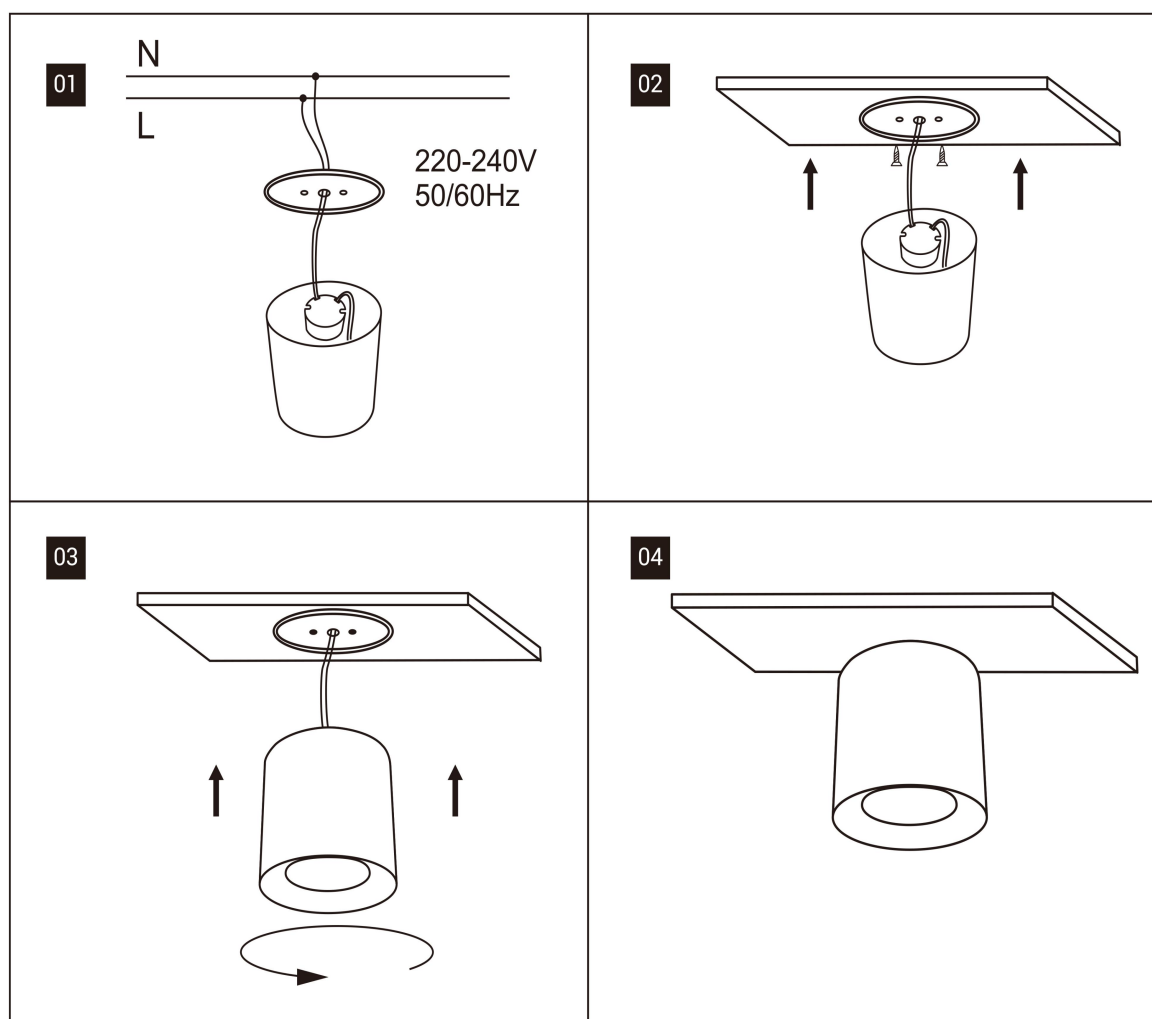

Certificates & Lifespan

Life (h)	50,000
Certificates	CB CE LVD EMC
Standards	ISO9001:2015

Logistical Data

Product code	Dimensions (L*W*H)	Pcs/ carton	G.W. kg	Volume CBM
HYD-315C-12W	44.5*20*45 cm	50	...	0.04005

Installation Method

Disclaimer

Subject to change without notice. Errors and omission excepted. Always make sure to use the most recent release.