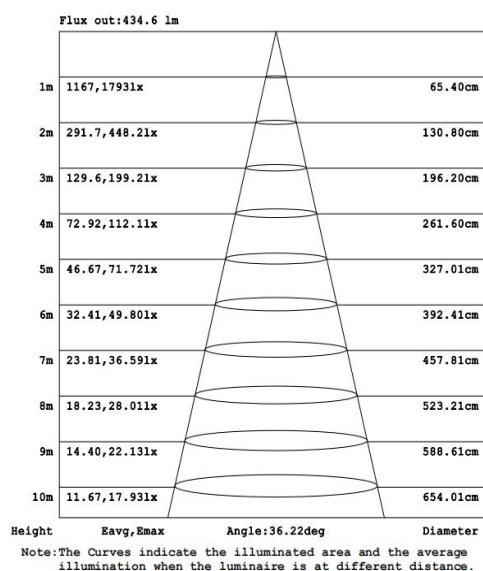

Photometrical data

Luminous flux $\pm 10\%$ (lm)	971 lm
Luminous efficacy	76 lm/w
Color temperature	3000K
Light color (designation)	Warm White
Color rendering index Ra	≥ 80
Standard deviation of color matching	≤ 5 SDCM
Luminous intensity/cd	1809
Flickering	Flicker free
Beam angle	36 °

3000K

Dimensions & Weight

Diameter (mm)	80
Height (mm)	80
Product weight (g)	...

Material & Colors

Product color	Black/White
Housing color	Black/White
Body material	Aluminum
LGP material	Glass
Mercury content	0.0 mg