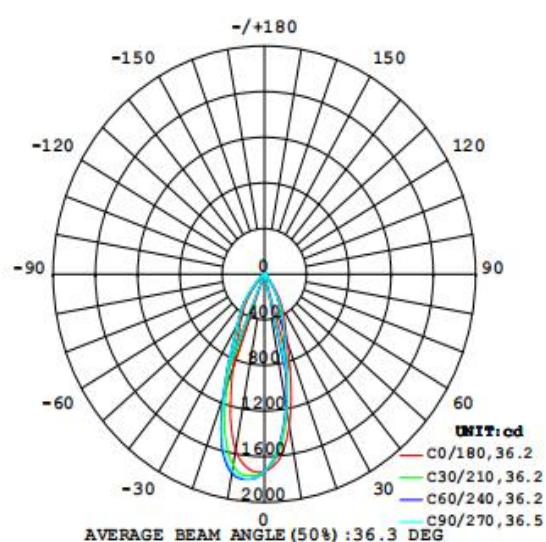

Electrical Data

Nominal wattage (W)	12W
Nominal Voltage (V)	220-240 V
Mains Frequency (Hz)	50
Nominal Current (mA)	97
LED Driver Current (mA)	300
LED Driver Voltage (V)	28-42
LED Driver Efficiency (%)	83%
Power Factor λ	0.55C
Total harmonic distortion (%)	...
Operating mode	Built in LED driver

Photometrical data

Luminous flux $\pm 10\%$ (lm)	971 lm
Luminous efficacy	76 lm/w
Color temperature	3000K
Light color (designation)	Warm White
Color rendering index Ra	≥ 80
Standard deviation of color matching	≤ 5 SDCM
Luminous intensity/cd	1809
Flickering	Flicker free
Beam angle	36 °