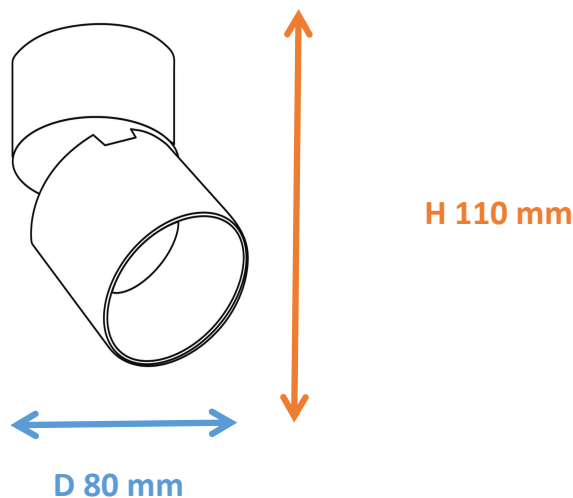

Features

- No opening design, easy installation
- The integration of design, installation is convenient
- Frosted aluminum texture, good corrosion resistance

Electrical Data

Nominal wattage (W)	10 W
Nominal Voltage (V)	220-240 V
Mains Frequency (Hz)	50
Nominal Current (mA)	79
LED Driver Current (mA)	300
LED Driver Voltage (V)	28-42
LED Driver Efficiency (%)	83%
Power Factor λ	0.5
Total harmonic distortion (%)	...
Operating mode	Built in LED driver

Photometrical data

Luminous flux $\pm 10\%$ (lm)	751 lm
Luminous efficacy	73 lm/w
Color temperature	4000K
Light color (designation)	Natural White
Color rendering index Ra	≥ 80
Standard deviation of color matching	≤ 5 SDCM
Luminous intensity/cd	2675
Flickering	Flicker free
Beam angle	26 °

Dimensions & Weight

Diameter (mm)	80
Height (mm)	110
Product weight (g)	457

Material & Colors

Product color	White
Housing color	White
Body material	Aluminum
LGP material	PC
Mercury content	0.0 mg

Application & Mounting

Ambient temperature range	-20°C - +60 °C
Temperature range at storage	-25°C - +60 °C
Type of connection	Screw fixing
Type of protection	IP20
Dimmable	No
Mounting type	Don't open the hole
Mounting location	Ceiling
Application environment	Indoor
Cut size (mm)	No
LED module replaceable	Not replaceable
With light source	Yes