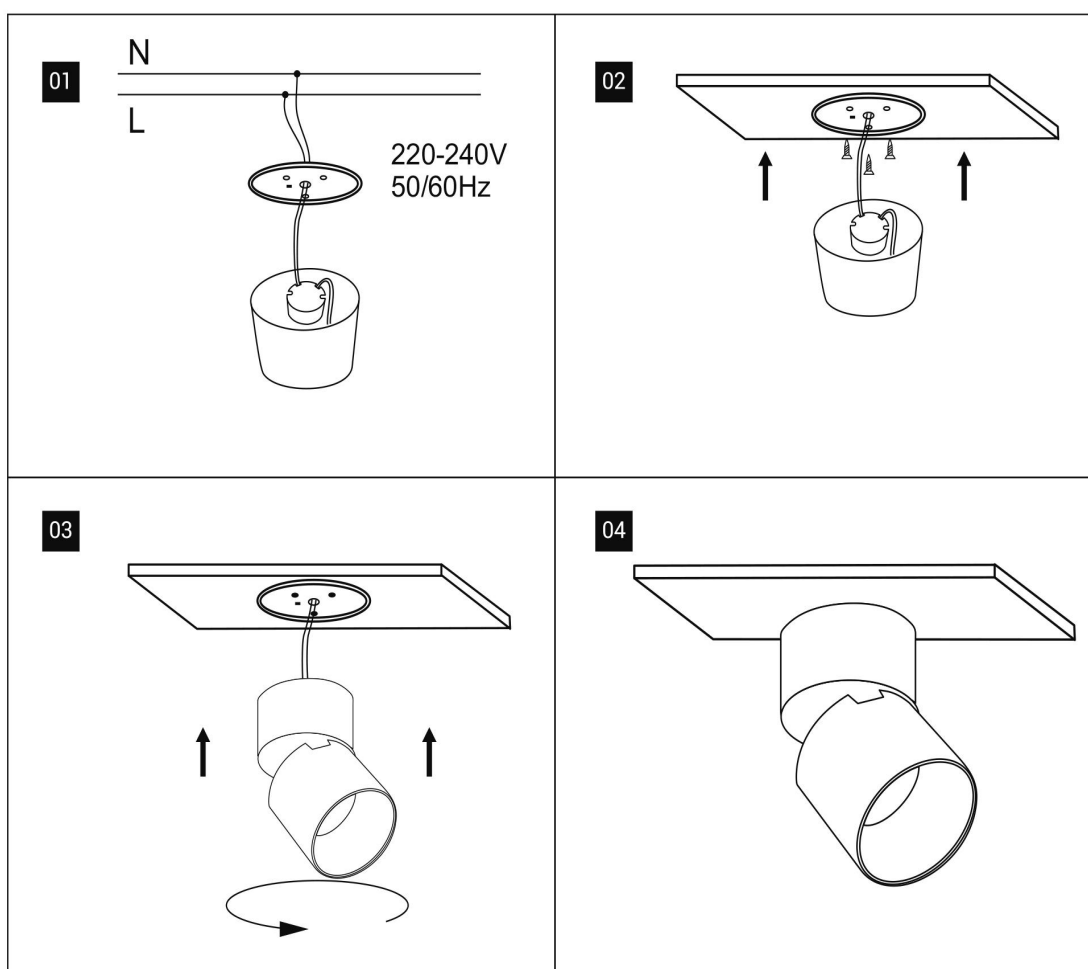

Certificates & Lifespan

Life (h)	50,000
Certificates	CB CE LVD EMC
Standards	ISO9001:2015

Logistical Data

Product code	Dimensions (L*W*H)	Pcs/ carton	G.W. kg	Volume CBM
HYD-226GR-10W	42*26*34.5 cm	40	...	0.03767

Installation Method

Disclaimer

Subject to change without notice. Errors and omission excepted. Always make sure to use the most recent release.