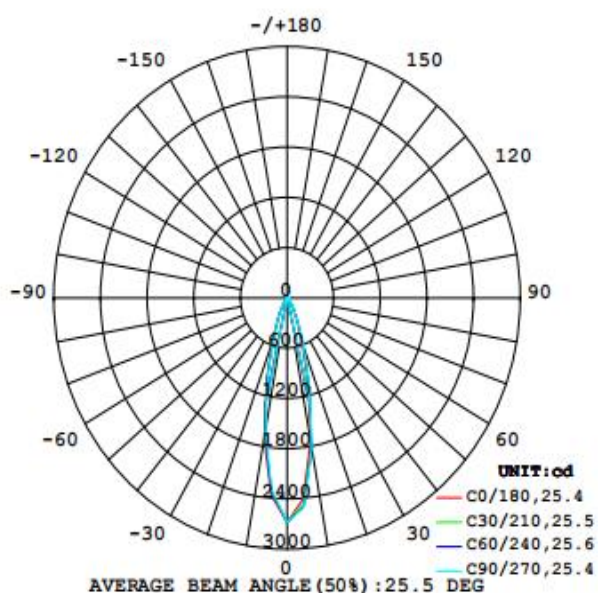

Features

- No opening design, easy installation
- The integration of design, installation is convenient
- Frosted aluminum texture, good corrosion resistance

Electrical Data

Nominal wattage (W)	10 W
Nominal Voltage (V)	220-240 V
Mains Frequency (Hz)	50
Nominal Current (mA)	79
LED Driver Current (mA)	300
LED Driver Voltage (V)	28-42
LED Driver Efficiency (%)	83%
Power Factor λ	0.5
Total harmonic distortion (%)	...
Operating mode	Built in LED driver

Photometrical data

Luminous flux $\pm 10\%$ (lm)	751 lm
Luminous efficacy	73 lm/w
Color temperature	4000K
Light color (designation)	Natural White
Color rendering index Ra	≥ 80
Standard deviation of color matching	≤ 5 SDCM
Luminous intensity/cd	2675
Flickering	Flicker free
Beam angle	26 °

Dimensions & Weight

Diameter (mm)	80
Height (mm)	110
Product weight (g)	457

Material & Colors

Product color	White
Housing color	White
Body material	Aluminum
LGP material	PC
Mercury content	0.0 mg

Application & Mounting