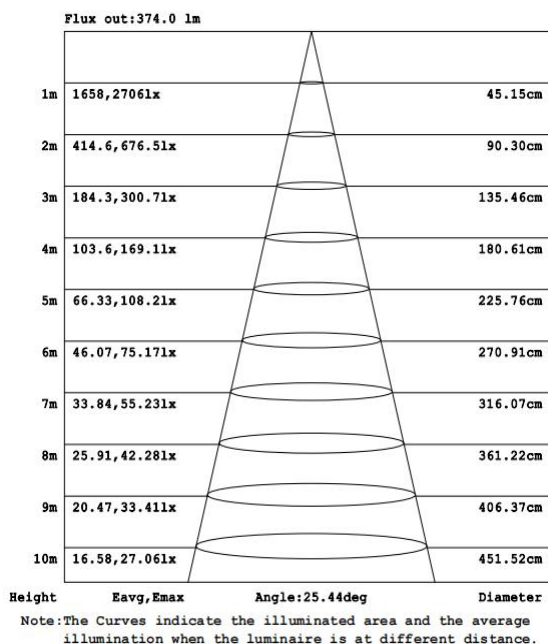

Features

- No opening design, easy installation
- The integration of design, installation is convenient
- Frosted aluminum texture, good corrosion resistance

Electrical Data

Nominal wattage (W)	10 W
Nominal Voltage (V)	220-240 V
Mains Frequency (Hz)	50
Nominal Current (mA)	79
LED Driver Current (mA)	300
LED Driver Voltage (V)	28-42
LED Driver Efficiency (%)	83%
Power Factor λ	0.5
Total harmonic distortion (%)	...
Operating mode	Built in LED driver

Photometrical data

Luminous flux $\pm 10\%$ (lm)	751 lm
Luminous efficacy	73 lm/w
Color temperature	4000K
Light color (designation)	Natural White
Color rendering index Ra	≥ 80
Standard deviation of color matching	≤ 5 SDCM
Luminous intensity/cd	2675
Flickering	Flicker free
Beam angle	26 °

Dimensions & Weight

Diameter (mm)	80
Height (mm)	110
Product weight (g)	457

Material & Colors

Product color	White
Housing color	White
Body material	Aluminum
LGP material	PC
Mercury content	0.0 mg

Application & Mounting