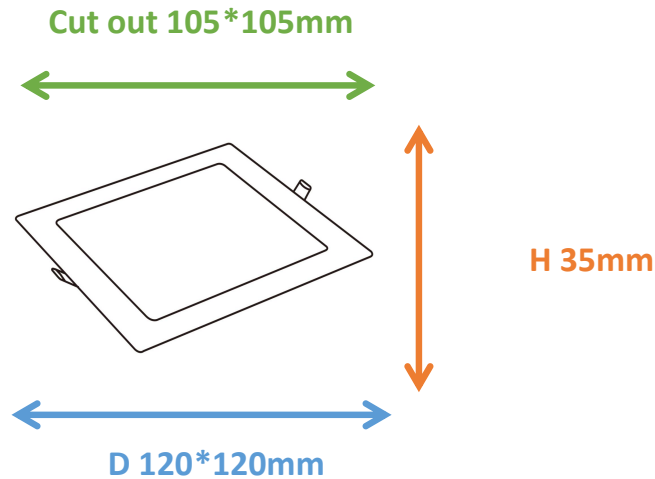

Photometrical data

Luminous flux $\pm 10\%$ (lm)	513 lm
Luminous efficacy	81 lm/w
Color temperature	4000K
Light color (designation)	Natural White
Color rendering index Ra	≥ 80
Standard deviation of color matching	≤ 5 SDCM
Luminous intensity/cd	184
Flickering	Flicker free
Beam angle	111 °

4000K

Dimensions & Weight

Diameter (mm)	120*120
Height (mm)	35
Product weight (g)	167

Material & Colors

Product color	All White
Housing color	White
Body material	Aluminum
Cover material	PS LGP material
Mercury content	0.0 mg

Application & Mounting

Ambient temperature range	-20°C~+45 °C
Temperature range at storage	-20°C~+60 °C
Type of connection	Screwless terminal
Type of protection	IP20
Dimmable	No
Mounting type	Recesse mounted
Mounting location	Ceiling
Application environment	Indoor
Cut size (mm)	105*105
LED module replaceable	Not replaceable
With light source	Yes