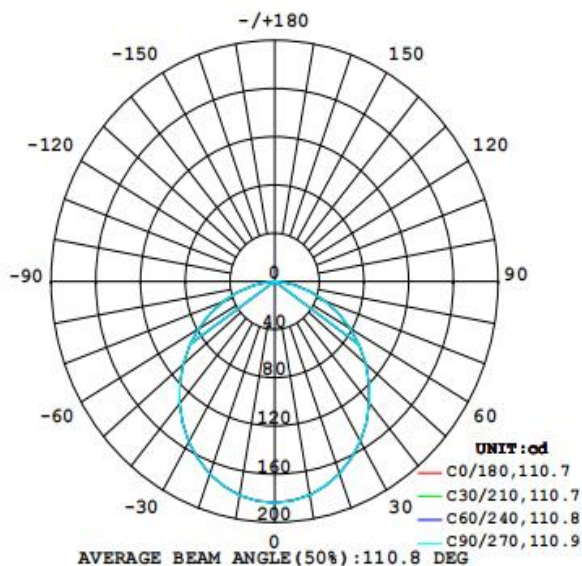

Photometrical data

Luminous flux $\pm 10\%$ (lm)	513 lm
Luminous efficacy	81 lm/w
Color temperature	4000K
Light color (designation)	Natural White
Color rendering index Ra	≥ 80
Standard deviation of color matching	≤ 5 SDCM
Luminous intensity/cd	184
Flickering	Flicker free
Beam angle	111 °

4000K

Dimensions & Weight

Diameter (mm)	120*120
Height (mm)	35
Product weight (g)	167

Material & Colors

Product color	All White
Housing color	White
Body material	Aluminum
Cover material	PS LGP material
Mercury content	0.0 mg