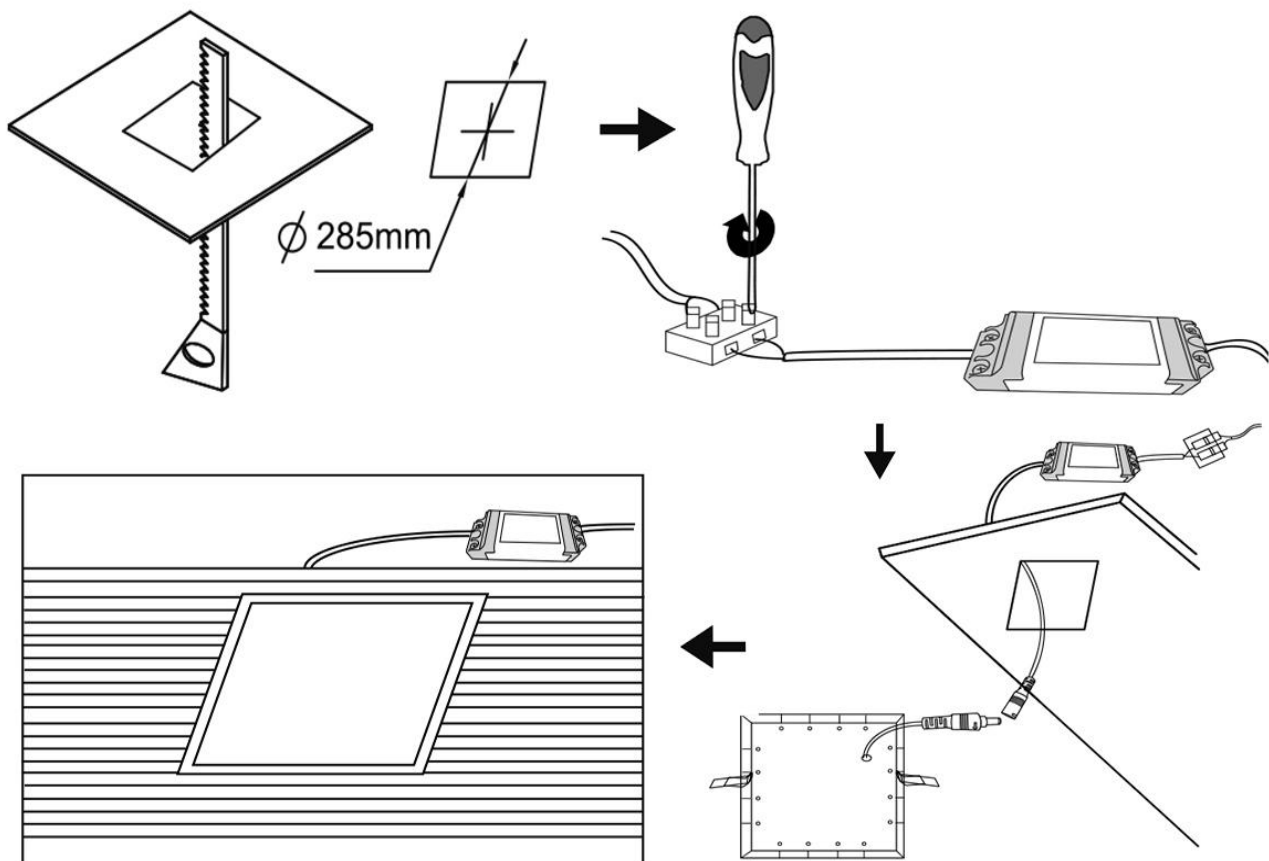

Certificates & Lifespan

Life (h)	50,000
Certificates	CB LVD EMC RoHS
Standards	ISO9001:2015

Logistical Data

Product code	Dimensions (L*W*H)	Pcs/ carton	G.W. kg	Volume CBM
HYD-102S-6W	74.5*22*33.5 cm	50	...	0.05491

Installation Method

Disclaimer

Subject to change without notice. Errors and omission excepted. Always make sure to use the most recent release.