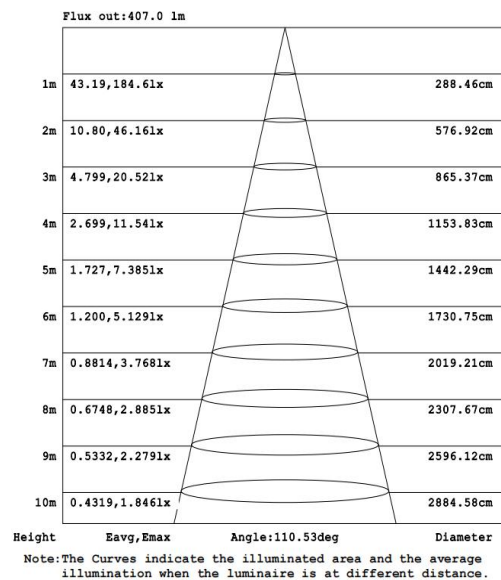

Nominal wattage (W)	6W
Nominal Voltage (V)	220
Mains Frequency (Hz)	50
Nominal Current (mA)	49
LED Driver Current (mA)	300
LED Driver Voltage (VDC)	15-24
LED Driver Efficiency (%)	80%
Power Factor λ	0.5C
Total harmonic distortion (%)	...
Operating mode	External LED Driver

Photometrical data

Luminous flux $\pm 10\%$ (lm)	513 lm
Luminous efficacy	81 lm/w
Color temperature	4000K
Light color (designation)	Natural White
Color rendering index Ra	≥ 80
Standard deviation of color matching	≤ 5 SDCM
Luminous intensity/cd	184
Flickering	Flicker free
Beam angle	111 °

4000K

Dimensions & Weight

Diameter (mm)	120*120
Height (mm)	35
Product weight (g)	167

Material & Colors

Product color	All White
Housing color	White
Body material	Aluminum
Cover material	PS LGP material
Mercury content	0.0 mg